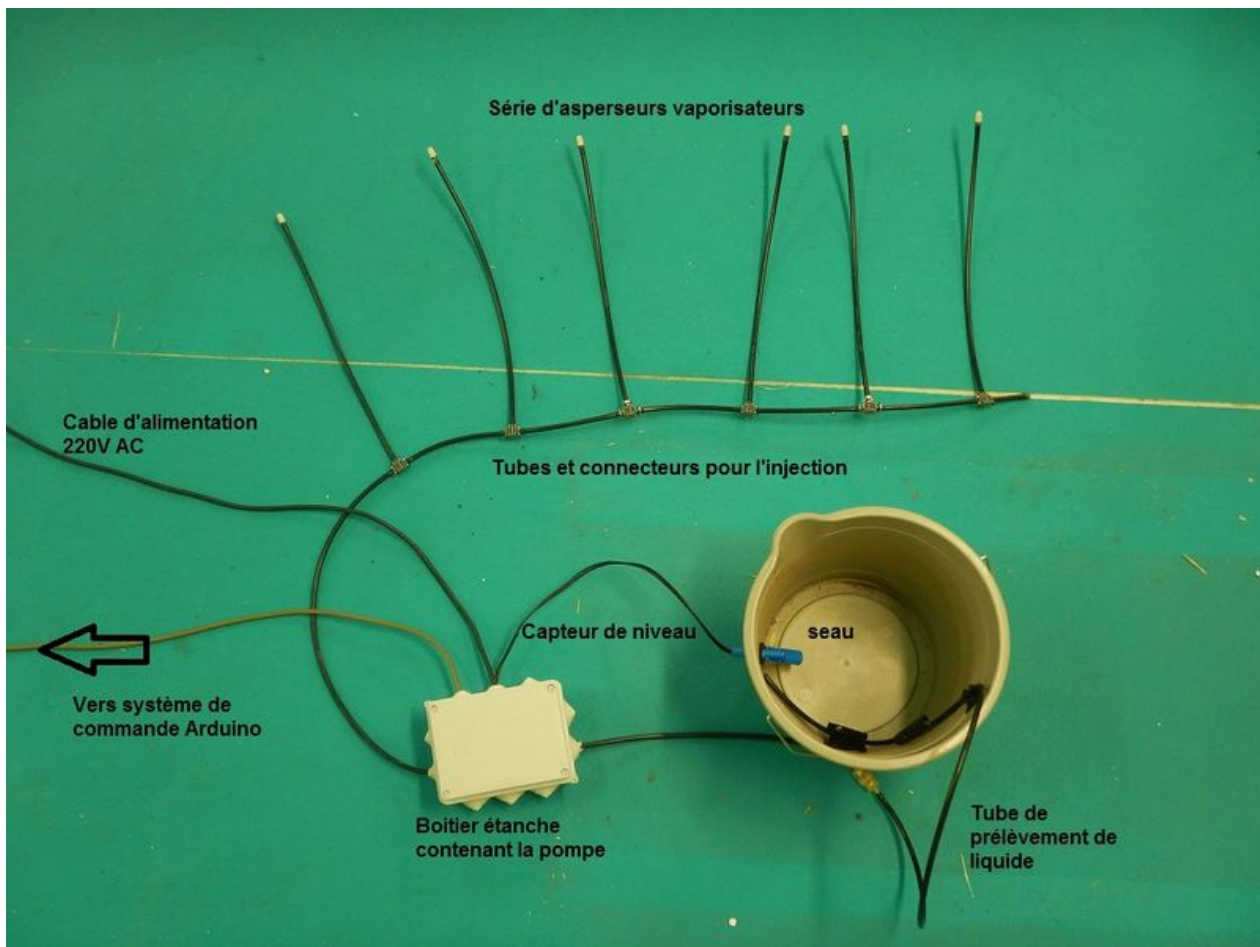

Fichier:Module aeroponique de recuperation Photo du montage syst me d arrosage.jpg



Fichier téléversé avec MsUpload on Module_aeroponique_de_recuperation

You cannot overwrite this file.

File usage

The following page links to this file:

Module aquaponique de recuperation

Metadata

This file contains additional information, probably added from the digital camera or scanner used to create or digitize it. If the file has been modified from its original state, some details may not fully reflect the modified file.

Camera manufacturer	NIKON
Camera model	COOLPIX AW130
Exposure time	1/15 sec (0.066666666666667)

F Number	f/4.2
ISO speed rating	400
Date and time of data generation	10:10, 3 April 2017
Lens focal length	7.2 mm
Orientation	Normal
Horizontal resolution	300 dpi
Vertical resolution	300 dpi
Software used	COOLPIX AW130 V1.1
File change date and time	10:10, 3 April 2017
Y and C positioning	Centered
Exposure Program	Normal program
Exif version	2.3
Date and time of digitizing	10:10, 3 April 2017
Meaning of each component	<ol style="list-style-type: none"> 1. Y 2. Cb 3. Cr 4. does not exist
Image compression mode	4
APEX exposure bias	0
Maximum land aperture	3 APEX (f/2.83)
Metering mode	Pattern
Light source	Unknown
Flash	Flash did not fire, compulsory flash suppression
Supported Flashpix version	0,100
Color space	sRGB
File source	Digital still camera
Scene type	A directly photographed image
Custom image processing	Normal process
Exposure mode	Auto exposure
White balance	Auto white balance
Digital zoom ratio	0
Focal length in 35 mm film	40 mm
Scene capture type	Standard
Scene control	None
Contrast	Normal
Saturation	Normal
Sharpness	Normal
Subject distance range	Unknown
GPS tag version	2.3.0.0