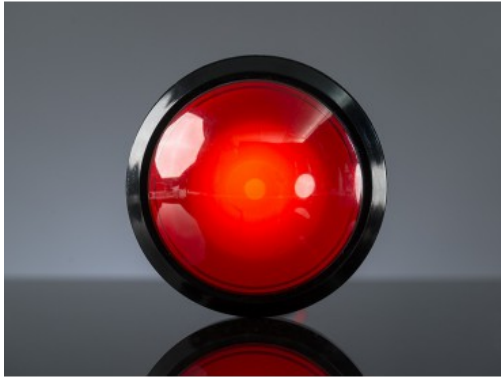

# Fichier:KALO' MATON Photomaton automatique à base de Raspberry Pi bouton-arcade-geant-100mm-avec-led-rouge.jpg

No higher resolution available.


KALO'\_MATON\_Photomaton\_automatique\_à\_base\_de\_Raspberry\_Pi\_bouton-arcade-geant-100mm-avec-led-rouge

## File history

Click on a date/time to view the file as it appeared at that time.

	Date/Time	Thumbnail	Dimensions	User	Comment
current	09:26, 25 September 2019		368 × 368 (16 KB)	Tristan Lg (talk   contribs)	KALO'_MATON_Photomaton_automatique_à_base_de_Raspberry_Pi_bouton-arcade-geant-100mm-avec-led-rouge