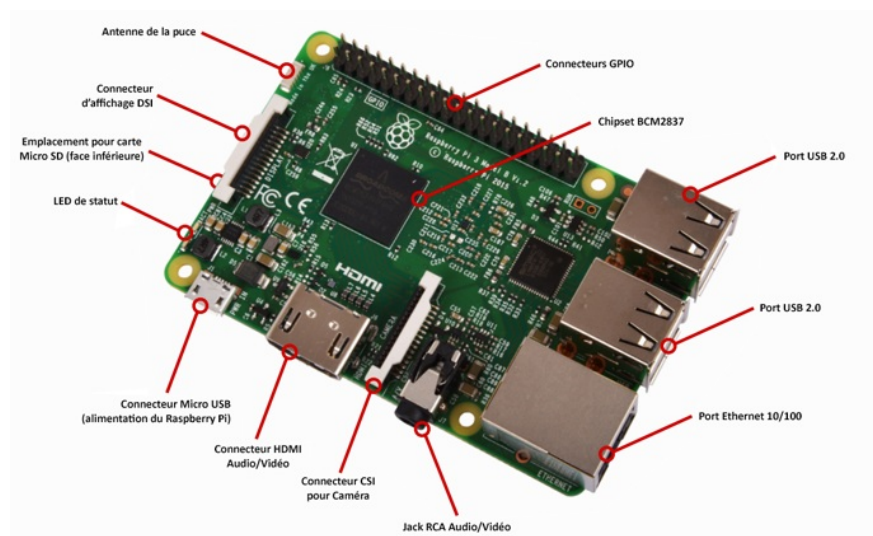

Fichier:KALO' MATON Photomaton automatique à base de Raspberry Pi RASPBerry 3B legende.png

No higher resolution available.


KALO'_MATON_Photomaton_automatique_à_base_de_Raspberry_Pi_RASPBERRY_3B_legende

File history

Click on a date/time to view the file as it appeared at that time.

	Date/Time	Thumbnail	Dimensions	User	Comment
current	15:05, 21 June 2019		686 × 419 (253 KB)	Tristan Lg (talk contribs)	KALO'_MATON_Photomaton_automatique_à_base_de_Raspberry_Pi_RASPBERRY_3B_legende

You cannot overwrite this file.

File usage

The following 2 pages link to this file:

KALO' MATON Photomaton automatique à base de Raspberry Pi

KALO' MATON Photomaton automatique à base de Raspberry Pi/fr

Metadata

This file contains additional information, probably added from the digital camera or scanner used to create or digitize it. If the file has been modified from its original state, some details may not fully reflect the modified file.