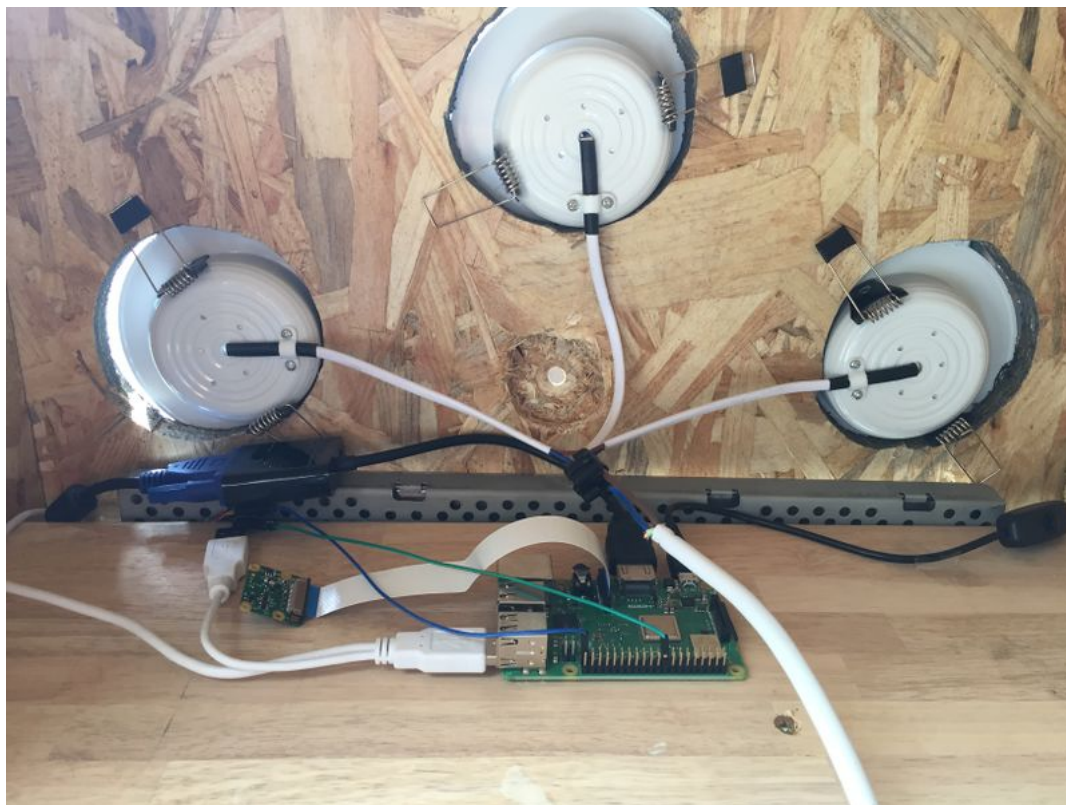

Fichier:KALO' MATON Photomaton automatique à base de Raspberry Pi IMG 1848.JPG



KALO'_MATON_Photomaton_automatique_à_base_de_Raspberry_Pi_IMG_1848

You cannot overwrite this file.

File usage

The following 2 pages link to this file:

KALO' MATON Photomaton automatique à base de Raspberry Pi

KALO' MATON Photomaton automatique à base de Raspberry Pi/fr

Metadata

This file contains additional information, probably added from the digital camera or scanner used to create or digitize it. If the file has been modified from its original state, some details may not fully reflect the modified file.

Camera manufacturer	Apple
Camera model	iPhone 6
Exposure time	1/33 sec (0.03030303030303)
F Number	f/2.2
ISO speed rating	32
Date and time of data generation	12:38, 8 June 2019
Lens focal length	4.15 mm
Latitude	47° 53' 5.27" N
Longitude	3° 54' 54.38" W
Altitude	42.808 meters above sea level
Orientation	Normal
Horizontal resolution	72 dpi
Vertical resolution	72 dpi