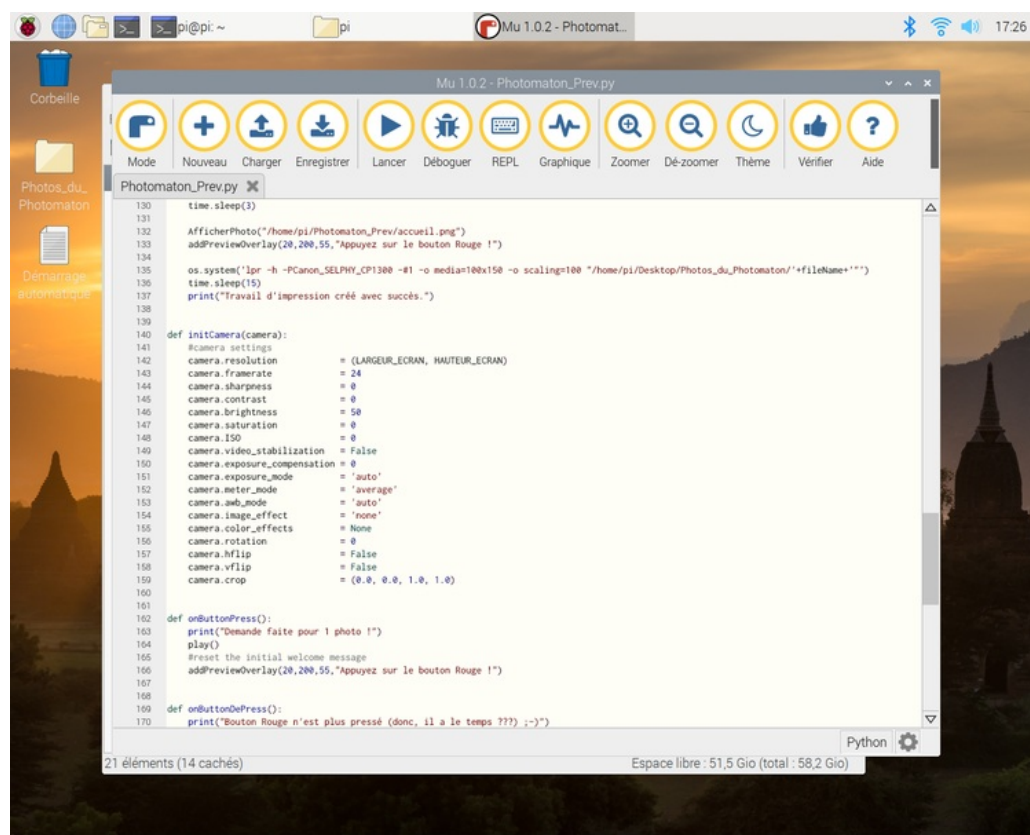

# Fichier:KALO' MATON Photomaton automatique à base de Raspberry Pi 2019-09-24-172602 1280x1024 scrot.png



KALO' MATON\_Photomaton\_automatique\_à\_base\_de\_Raspberry\_Pi\_2019-09-24-172602\_1280x1024\_scrot

## File history

Click on a date/time to view the file as it appeared at that time.

	Date/Time	Thumbnail	Dimensions	User	Comment
current	17:46, 24 September 2019		1,280 × 1,024 (571 KB)	Tristan Lg (talk   contribs)	KALO' MATON_Photomaton_automatique_à_base_de_Raspberry_Pi_2019-09-24-172602_1280x1024_scrot