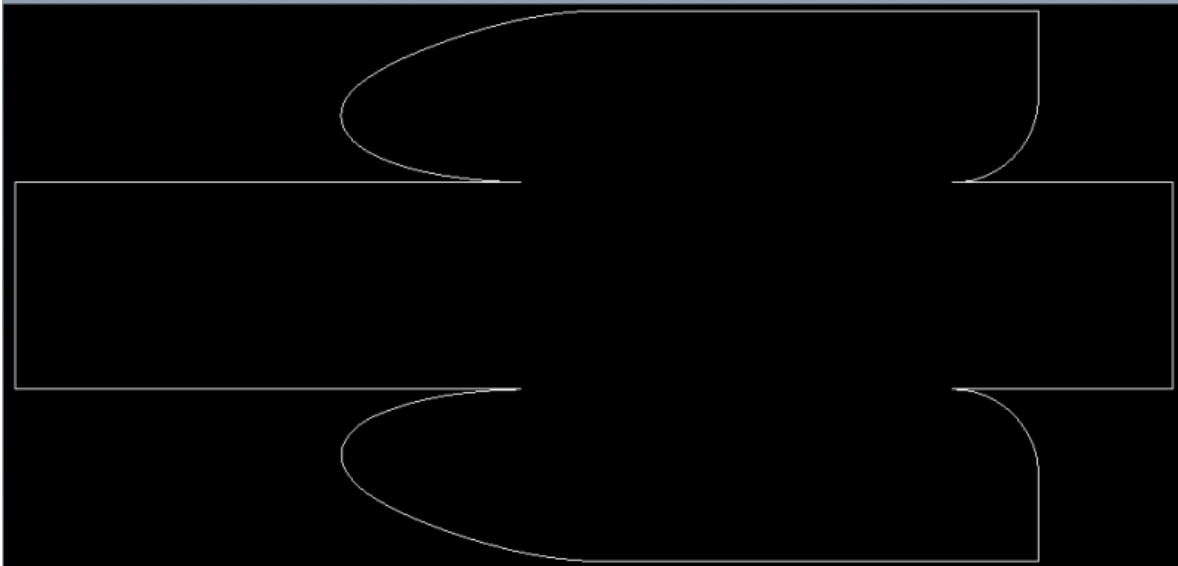

Fichier:Drone aile à double empennage FuselageDXF.png

File

Comments 0

History



Fichier téléversé avec MsUpload on Drone_aile_à_double_empennage

File history

Click on a date/time to view the file as it appeared at that time.

	Date/Time	Thumbnail	Dimensions	User	Comment
current	07:33, 9 April 2018		935 × 448 (5 KB)	Ocean is Open (talk contribs)	Fichier téléversé avec MsUpload on Drone_aile_à_double_empennage

Horizontal resolution	37.79 dpc
Vertical resolution	37.79 dpc