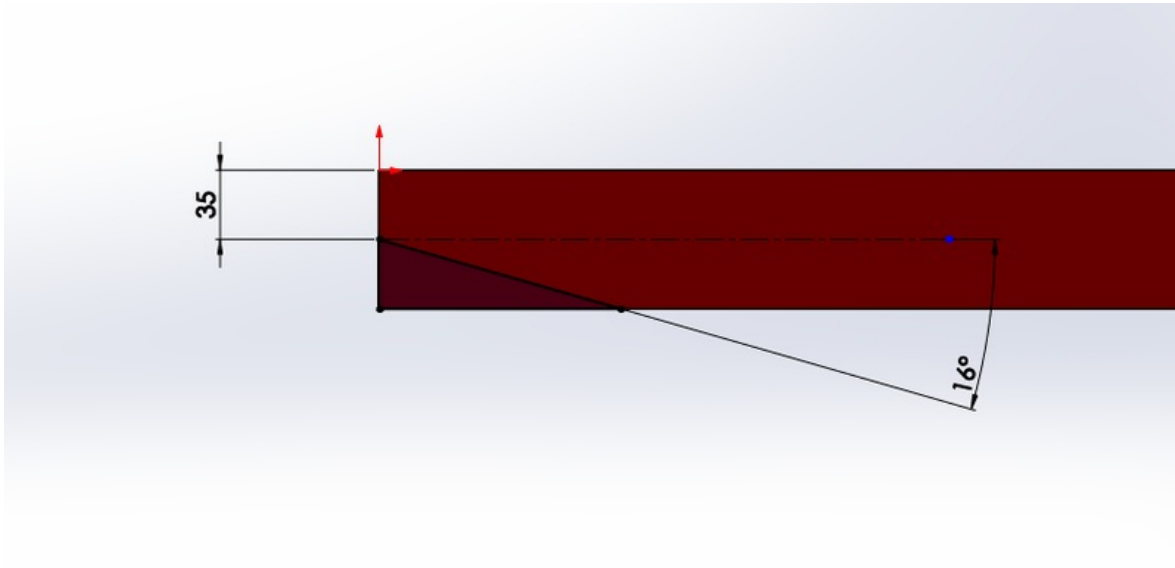

# Fichier:Dôme Géodésique Fréquence 2 paramétrable type a.png



Dôme\_Géodésique\_Fréquence\_2\_paramétrable\_type\_a

## File history

Click on a date/time to view the file as it appeared at that time.

	Date/Time	Thumbnail	Dimensions	User	Comment
current	15:53, 15 August 2019		841 × 403 (34 KB)	MartinLathuille (talk   contribs)	Dôme_Géodésique_Fréquence_2_paramétrable_type_a

Horizontal resolution	37.79 dpc
Vertical resolution	37.79 dpc