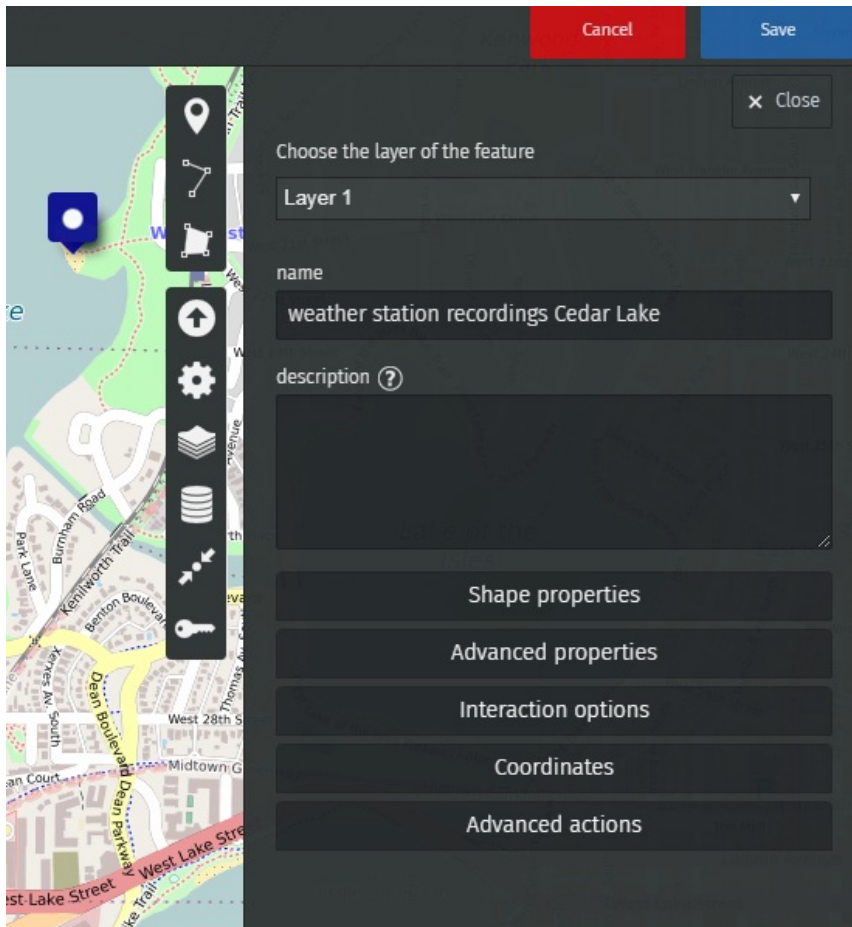

Fichier:Connected weather station 12 activities LORSfQ.png

No higher resolution available.


Connected_weather_station_12__activities_LORSfQ

File history

Click on a date/time to view the file as it appeared at that time.

	Date/Time	Thumbnail	Dimensions	User	Comment
current	16:14, 14 January 2020		552 × 595 (210 KB)	Digijeunes (talk contribs)	Connected_weather_station_12__activities_LORSfQ

You cannot overwrite this file.

File usage

The following 2 pages link to this file:

Connected weather station 12+ activities

Water probe 9-11 activities