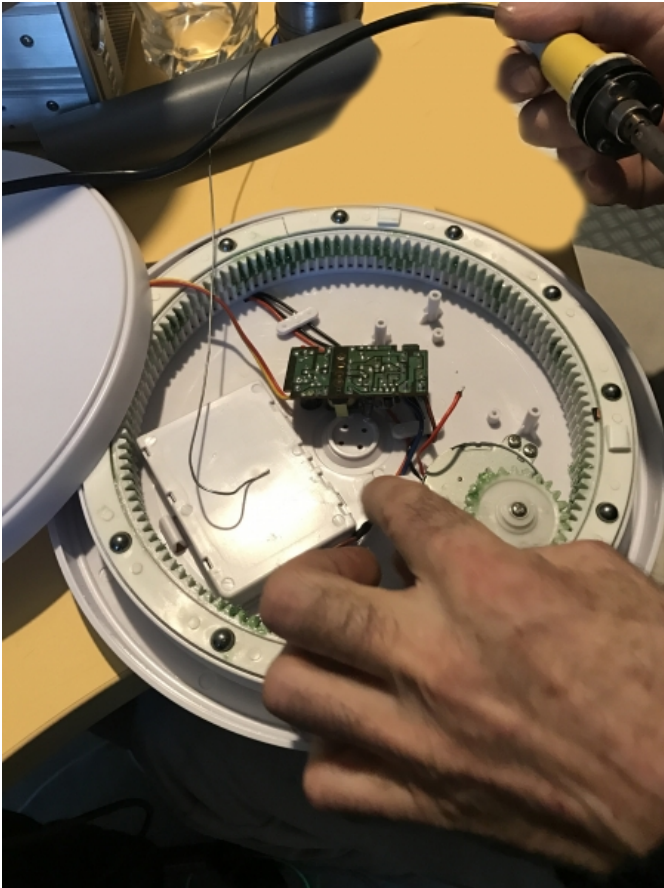

Fichier:CadrePhoto360 IMG 2181.JPG

File

Comments 0

History



Fichier téléversé avec MsUpload on CadrePhoto360

File history

Click on a date/time to view the file as it appeared at that time.

	Date/Time	Thumbnail	Dimensions	User	Comment
current	15:37, 20 December 2017		3,024 × 4,032 (3.43 MB)	Clemclem (talk | contribs)	Fichier téléversé avec MsUpload on CadrePhoto360

You cannot overwrite this file.

File usage

The following 2 pages link to this file:

CadrePhoto360

CadrePhoto360/fr

Metadata

This file contains additional information, probably added from the digital camera or scanner used to create or digitize it. If the file has been