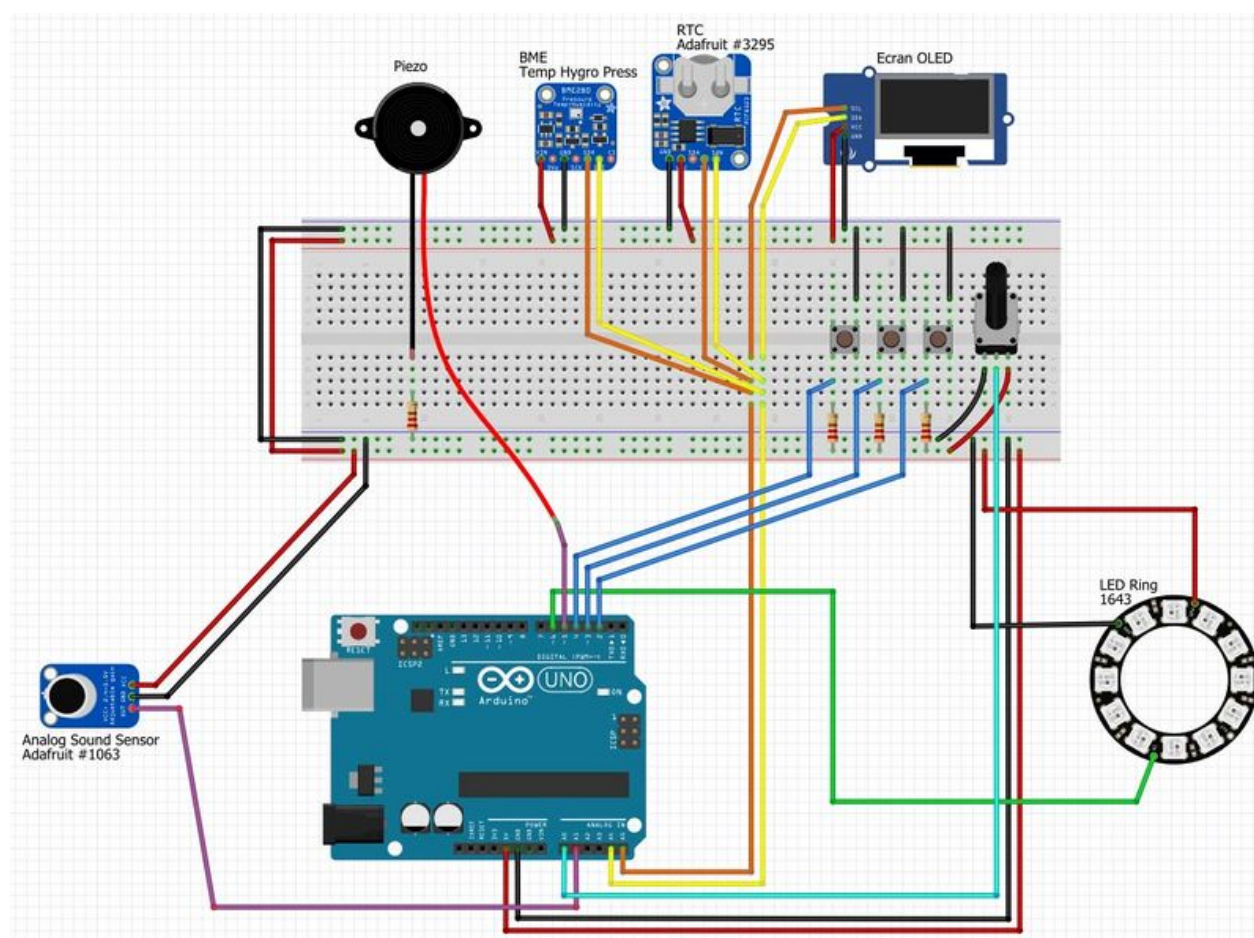

Fichier:Benteveil BentEveilSchema 02.jpg



Benteveil_BentEveilSchema_02

File history

Click on a date/time to view the file as it appeared at that time.

| | Date/Time | Thumbnail | Dimensions | User | Comment |
|---------|--------------------|---|----------------------|---------------------------|------------------------------|
| current | 11:59, 3 July 2019 |  | 1,148 × 851 (176 KB) | Smaupas (talk contribs) | Benteveil_BentEveilSchema_02 |

| | |
|-----------------------|--------|
| Orientation | Normal |
| Horizontal resolution | 72 dpi |

| | |
|---------------------------------|--|
| Vertical resolution | 72 dpi |
| Software used | Adobe Photoshop CS6 (Windows) |
| File change date and time | 12:18, 3 July 2019 |
| Color space | Uncalibrated |
| Date and time of digitizing | 14:18, 3 July 2019 |
| Date metadata was last modified | 14:18, 3 July 2019 |
| Unique ID of original document | xmp.did:FD6411E17B9DE911A31DBEF1275064EB |