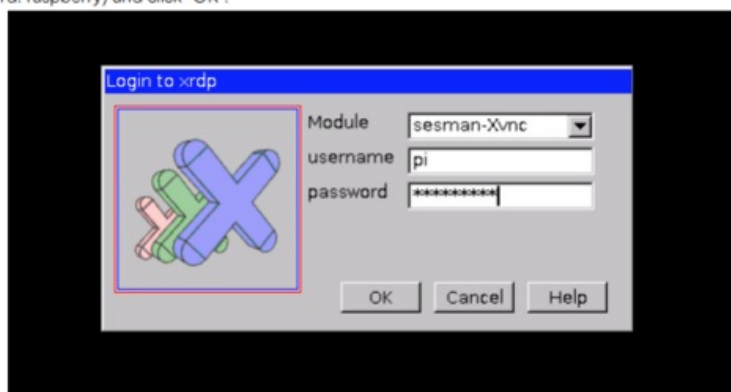

## Login to Windows remote desktop

Use "WIN+R" or search function, open the remote desktop application "mstsc.exe" under Windows, enter the IP address of RPi and then click "Connect".

Later, there will be xrdp login screen. Enter the user name and password of RPi (RPi default user name: pi; password: raspberry) and click "OK".