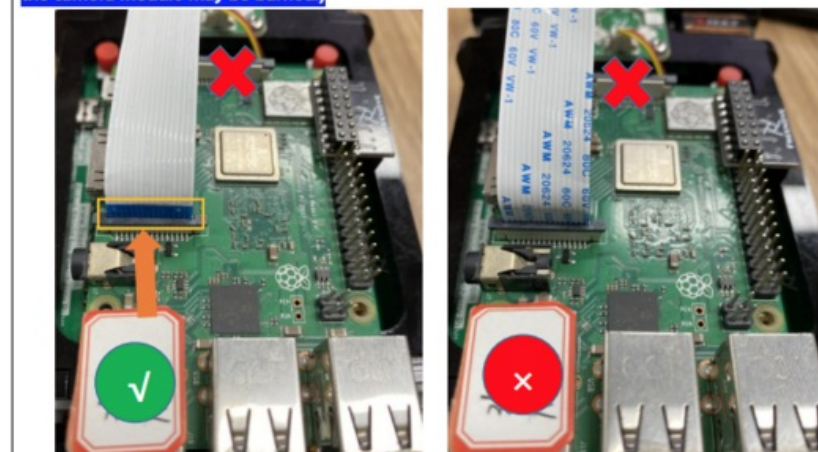

Fichier:Robot dog Capture d e cran 2022-04-20 a 15.49.07.png

Pay attention to the **blue side of camera cable.**
(Note: plugging and unplugging the cable requires the Raspberry Pi to be powered off, otherwise the camera module may be burned.)