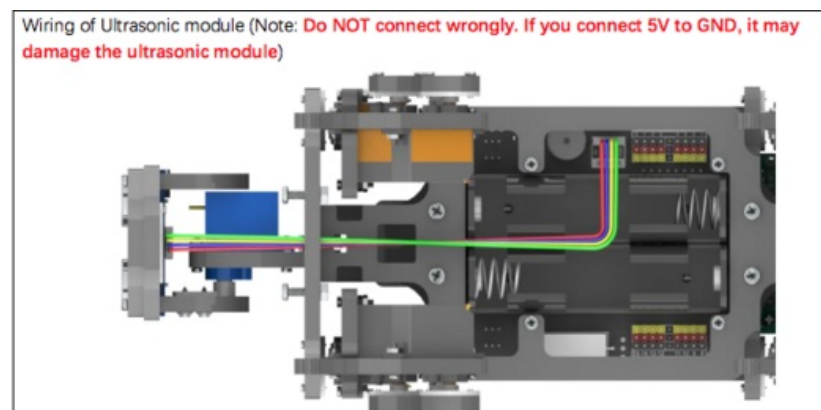

Fichier:Robot dog Capture d e cran 2022-04-20 a 15.49.07.png

Pay attention to the **blue side of camera cable.**
(Note: plugging and unplugging the cable requires the Raspberry Pi to be powered off, otherwise the camera module may be burned.)

Largeur de l'image	619 px
Hauteur de l'image	719 px