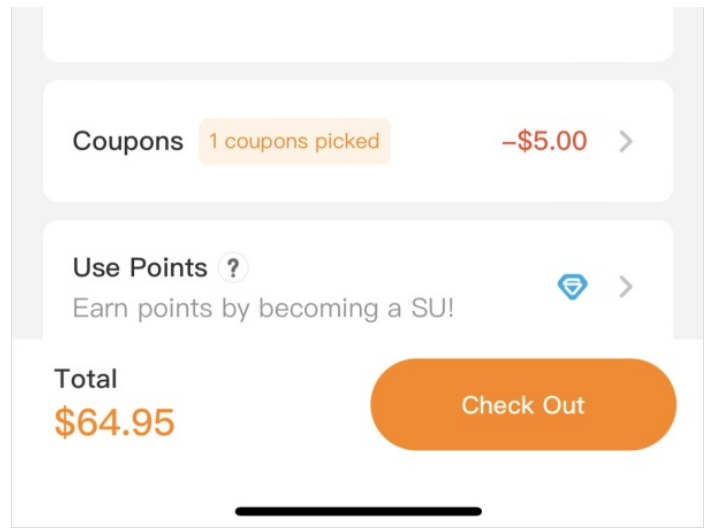

Check Out

Shipping Address

Please complete the shipping address.

 Common Purchase

GoveeLife Wireless Mini Vibration Sensor

x3

\$9.99 ~~\$12.99~~

Govee Door and Window Sensor

x2

\$19.99 ~~\$19.99~~

Étape 2 - test step 2

test test 2 description.

Notes et références

Area for Notes and reference