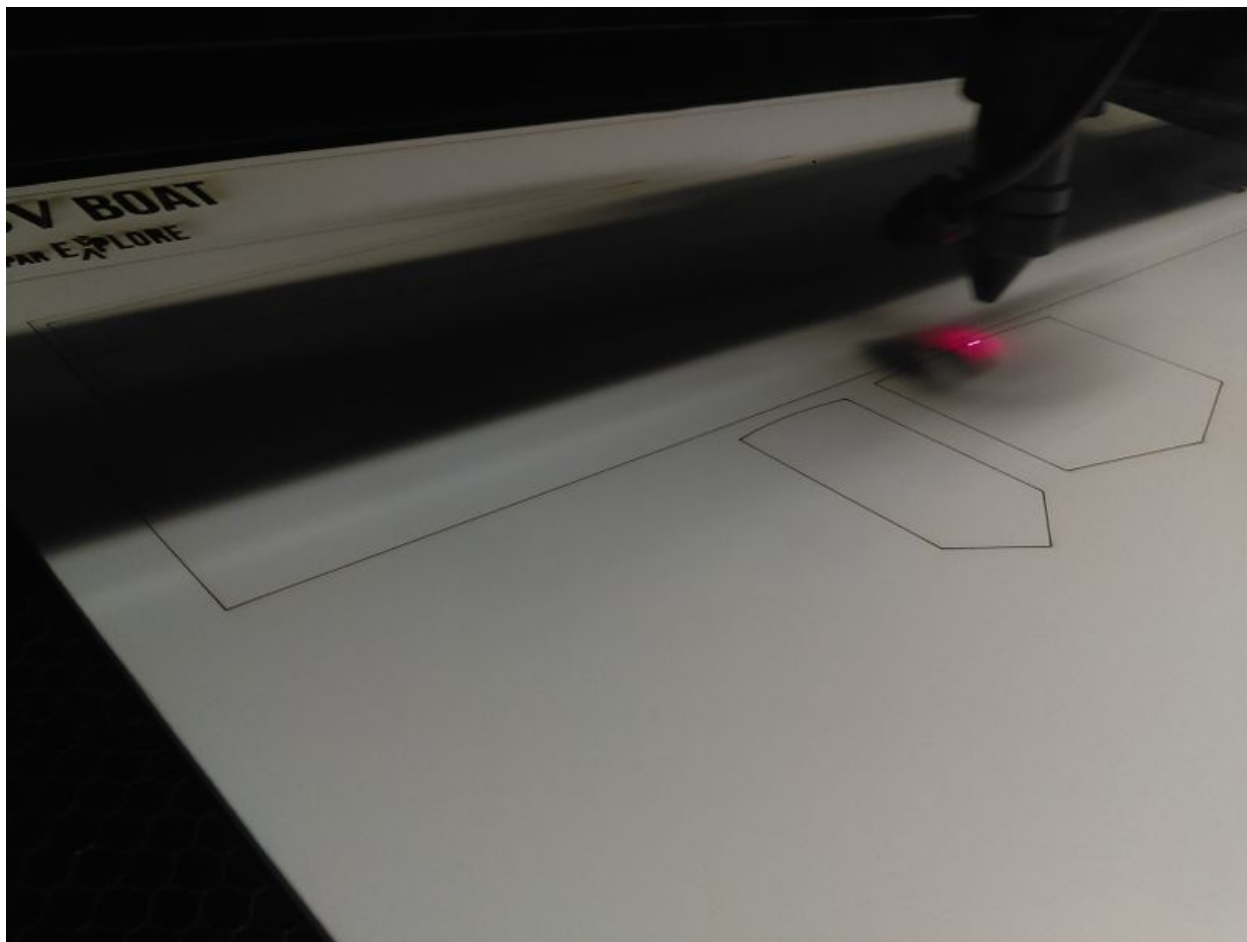

Fichier:Drone marin de surface IMAG0841.jpg



Fichier téléversé avec MsUpload on Spécial:AjouterDonnées/Tutorial/Drone_marin_de_surface

Drone marin de surface/fr

Metadata

This file contains additional information, probably added from the digital camera or scanner used to create or digitize it. If the file has been modified from its original state, some details may not fully reflect the modified file.

Camera manufacturer	HTC
---------------------	-----

Camera model	HTC Desire 530
Exposure time	1/50 sec (0.02)
F Number	f/2.4
ISO speed rating	160
Date and time of data generation	11:05, 27 March 2018
Lens focal length	3.097 mm
Orientation	Normal
Horizontal resolution	72 dpi
Vertical resolution	72 dpi
Software used	3.10.49-perf-g5b4a03c
File change date and time	11:05, 27 March 2018
Y and C positioning	Centered
Exposure Program	Not defined
Exif version	2.2
Date and time of digitizing	11:05, 27 March 2018
Meaning of each component	1. Y 2. Cb 3. Cr 4. does not exist
Image compression mode	4
APEX shutter speed	5.644
APEX aperture	2.52
APEX brightness	2.67
APEX exposure bias	0
Metering mode	Center weighted average
Light source	Unknown
Flash	Flash did not fire, compulsory flash suppression
DateTime subseconds	576,383
DateTimeOriginal subseconds	878
DateTimeDigitized subseconds	576,383
Supported Flashpix version	0,100
Color space	sRGB
Exposure index	245
Sensing method	0
Scene type	A directly photographed image
Custom image processing	Normal process
Exposure mode	Auto exposure
White balance	Auto white balance
Focal length in 35 mm film	0 mm
Scene capture type	Standard
Scene control	High gain up
Contrast	Normal
Saturation	Normal
Sharpness	Hard