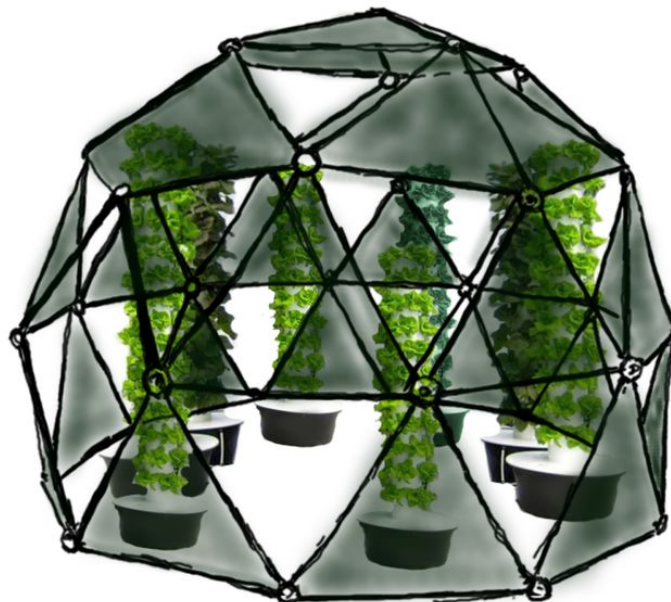

## Dome Prototype

## LED Lighting and Hydroponic pump system prototype

Dome Mock Setting / Over layer as removable structure provided with kit for controlled environments.

Description

Siphiwe has a background in XXX

Jessica Michelle Le Roux is an interdisciplinary visual artist with great interest in environmental concerns and uses her practice to drive mindfulness within our interactions and actions within society.